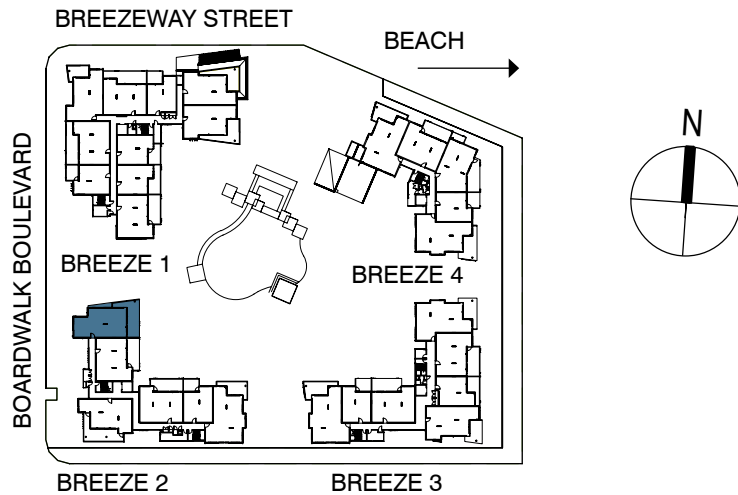

Typical Floorplan *type 2D*

Features	Internal	External	Total	Apartment numbers
2 bed/ 2 bath	93m ²	35 – 64m ²	128 – 157m ²	2206, 2306.